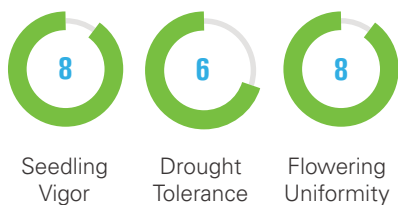

X4367

X4367 produces a large, striped seed type that processors like for its size and appearance. With great standability and dry down characteristics, this Clearfield® tolerant hybrid provides benefits for a wide range of sunflower growing environments.

Key Features

- Mid-late maturity, striped confection type**
 - Improved seed size, length and colour**
- Excellent yield and dry down**
 - Great standability**

Performance Potential

Disease Resistance

Yield Potential t/ha